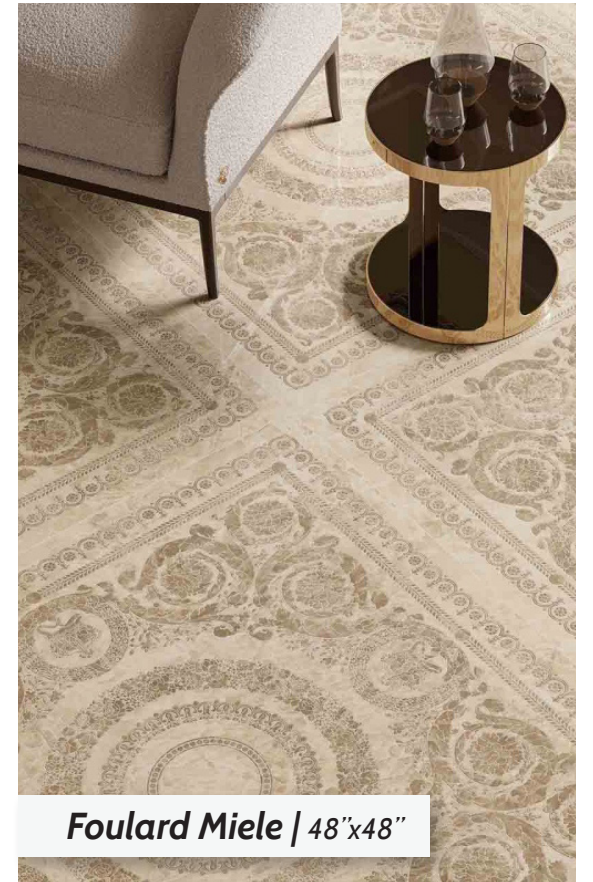

# VERSACE GEMSTONE

*Foulard Miele | 48"x48"*

*White Shards | 24"x48"*

Made In **ITALY**

Wayne Tile Company

[waynetile.com](http://waynetile.com)

# VERSACE GEMSTONE PORCELAIN TILE

## SIZES

**Diamente** | 24"x48"